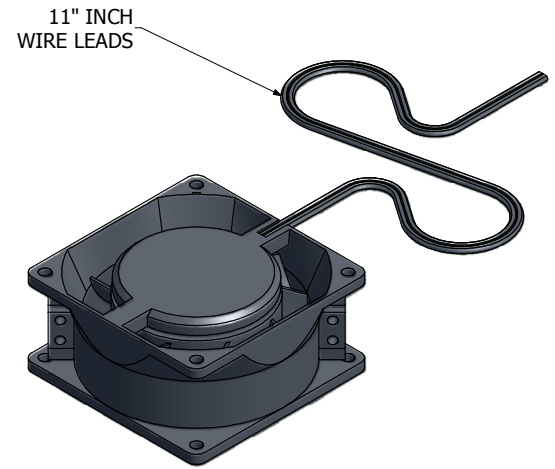

TOP VIEW

SIDE VIEW

ISOMETRIC VIEW

FAN80AC230
Finish - Housing - Black Painted Aluminum
- Fan - Black Painted Steel
Rated - 230 VAC, 50/60 Hz, 0.05 Amps
Free Flow Air Delivery - 32 CFM
Hardware
4 Screws - Panhead Self-tapping 10-32 x 1/2"